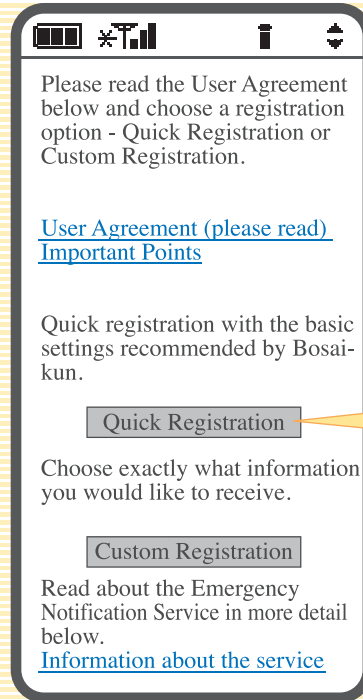

Enroll

By selecting "Quick Registration", you will receive the following information:

- Weather warnings
- Landslide warning information
- Earthquake information
- Tokai earthquake information
- Notices from the City of Okazaki

6

Those wishing to receive flood warnings may choose "Custom registration" or select "Flood warning alarm information" at the bottom of the "Quick registration" completion screen.

Enrollment complete

People with spam filters should adjust their settings so they can receive emails from the "city.okazaki.jp" domain. Please contact your mobile phone provider for details. We also ask that you adjust your settings to allow emails with URL links in the body.

What is the flood warning system?

A flood warning system has been installed at 13 locations around the city and provides 2 stages of warnings. Alarms will provide notification when flood gauges on roads or flood gauges near rivers detect a danger of flooding.

Flood meter locations

- ① Idaminami
- ② Iga
- ③ Atago-bashi
- ④ Motonomi-cho
- ⑤ Inaguma (East)
- ⑥ Inaguma (West)
- ⑦ Kugosaki
- ⑧ Mutsunahon
- ⑨ Mutsuna-shin / Eguchi
- ⑩ Wakamatsu-teramae
- ⑪ Wakamatsu-kawamukai
- ⑫ Tatsumi-oiri
- ⑬ Miai Ubagafutokoro

*Flood gauge locations can also be viewed in the "Information about the service" section when enrolling.