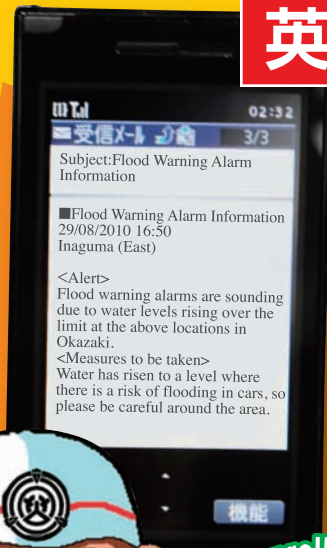

英語版

When there's an emergency, we'll tell you!

Okazaki Disaster & Emergency Email Notification Service "Bosai-kun"

Registration is free!

Sign up today!

"Bosai-kun" Mascot

The 2011 Great East Japan Earthquake