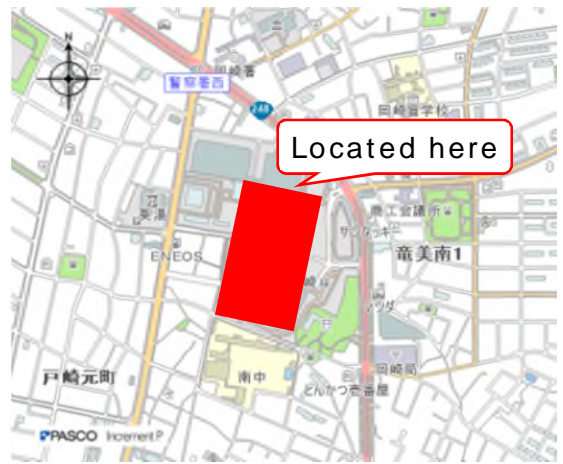

11 AEONMALL OKAZAKI, AEON Hall

Address: 38-5 Sotoyama Tosaki-chō, Okazaki,
3 Floor

By Train·Bus

Take the Meitetsu Bus bound for "AEON MALL OKAZAKI", "JR Okazaki Station", "Fukuoka-chō" and "South Area Community Center" from Meitetsu Higashi Okazaki Station.

Get off at "AEON MALL OKAZAKI"

Take the Meitetsu Bus bound for "AEON MALL OKAZAKI", "Daijuji", "Takidanchi", "Daimon Station", "Mikawa Kamigō Station", "Tōmei Iwazu", "Okutono jinya" and "Meitetsu Higashi Okazaki Station".

Get off at "AEON MALL OKAZAKI"

By Car

Please use parking lot of AEON MALL

Parking Lot Hours	
Weekdays	8:00 ~ 23:00

<https://goo.gl/maps/rh6JrD7KknPqT5AE6>

12 Okazaki City Nukata Center (Komorebikan), Assembly Room A&B

Address: 21-1 Yamanokami Kashiya-chō, Okazaki

By Train·Bus

Get off at "Nukata center" of Toyotomi & Natsuyama district line (Hotaru bus)

By Car

Please use our parking lot

Parking Lot Hours	
Weekdays	9:00 ~ 21:00
Saturday	9:00 ~ 21:00
Sunday	8:00 ~ 21:00