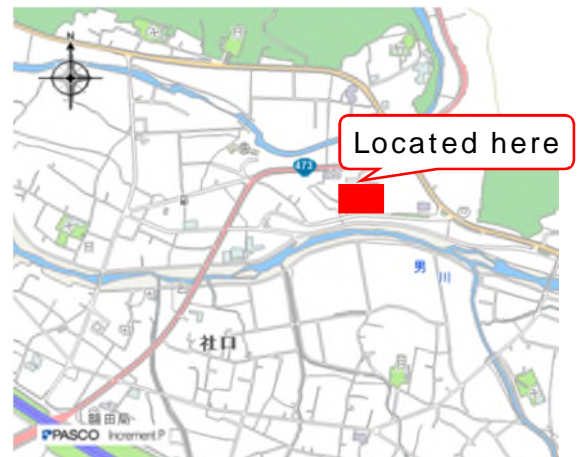

<https://goo.gl/maps/8upGMB5F46Mp47hZ6>