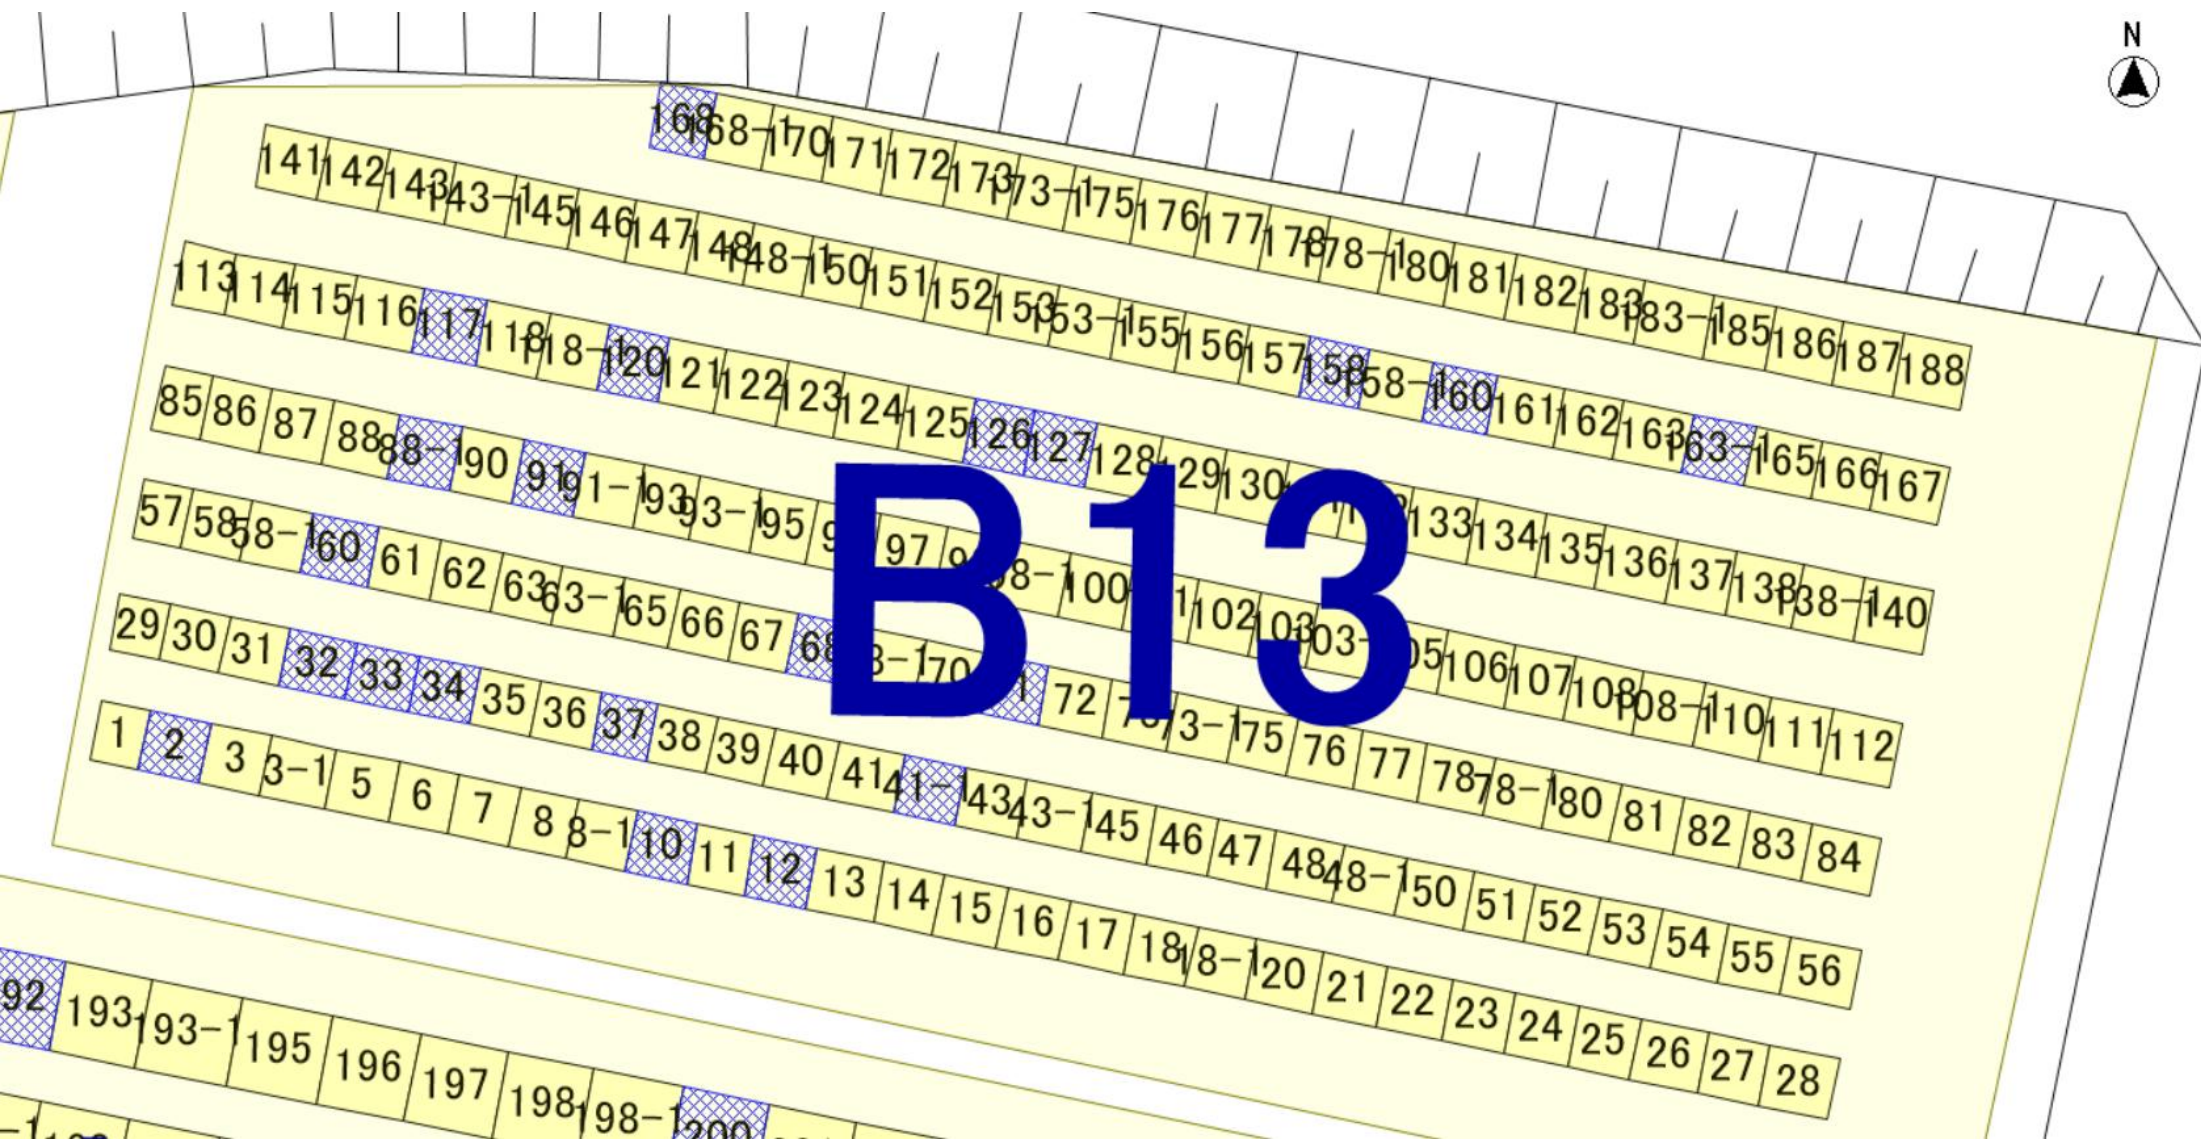

B13

168 170 171 172 173 175 176 177 178 180 181 182 183 185 186 187 188

113 14 15 16 17 18 120 21 22 23 24 25 26 27 28 29 30 31 32 33 34 35 36 37 38 39 40 41 42 43 44 45 46 47 48 49 50 51 52 53 55 56 57 58 59 60 61 62 63 64 65 66 67 68 69 70 71 72 73 74 75 76 77 78 79 80 81 82 83 84 85 86 87 88 89 90 91 92 93 94 95 96 97 98 99 100 101 102 103 104 105 106 107 108 109 110 111 112

85 86 87 88 89 90 91 92 93 94 95 96 97 98 99 100 101 102 103 104 105 106 107 108 109 110 111 112

29 30 31 32 33 34 35 36 37 38 39 40 41 42 43 44 45 46 47 48 49 50 51 52 53 54 55 56

1 2 3 3-1 5 6 7 8 8-1 10 11 12 13 14 15 16 17 18 18-1 20 21 22 23 24 25 26 27 28

92 193 193-1 195 196 197 198 198-1 200